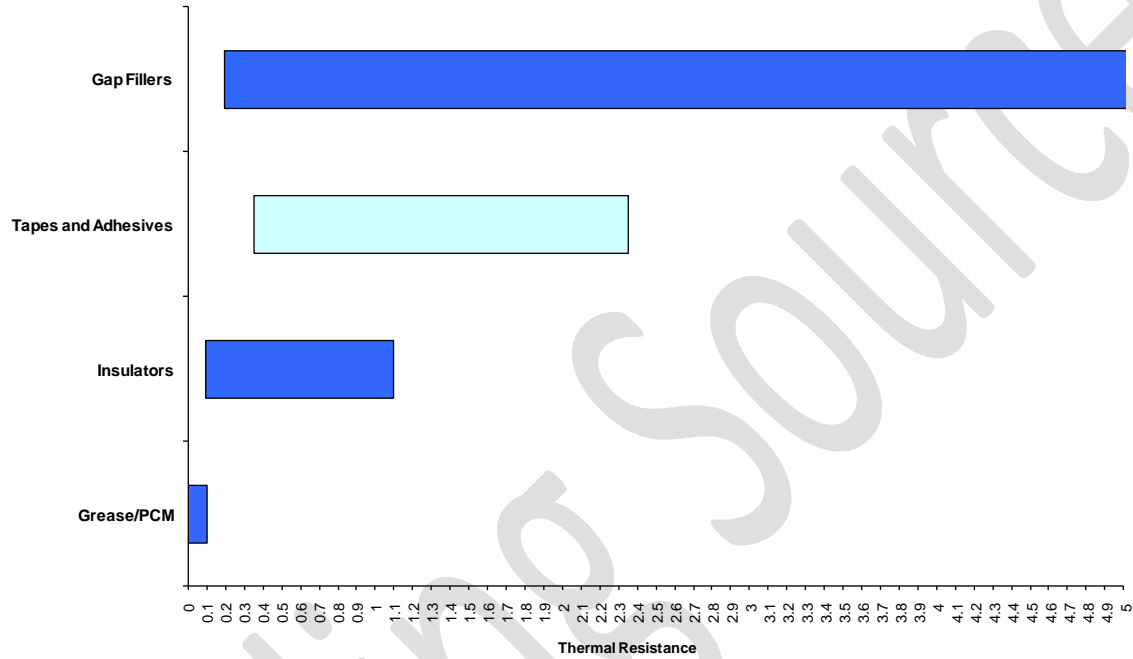

Thermal Interface Material Performance Chart

For more information, please contact:

Toll-free: 888.509.cool

Phone: 408.427.3838

E-mail: sales@coolingsource.com

www.coolingsource.com